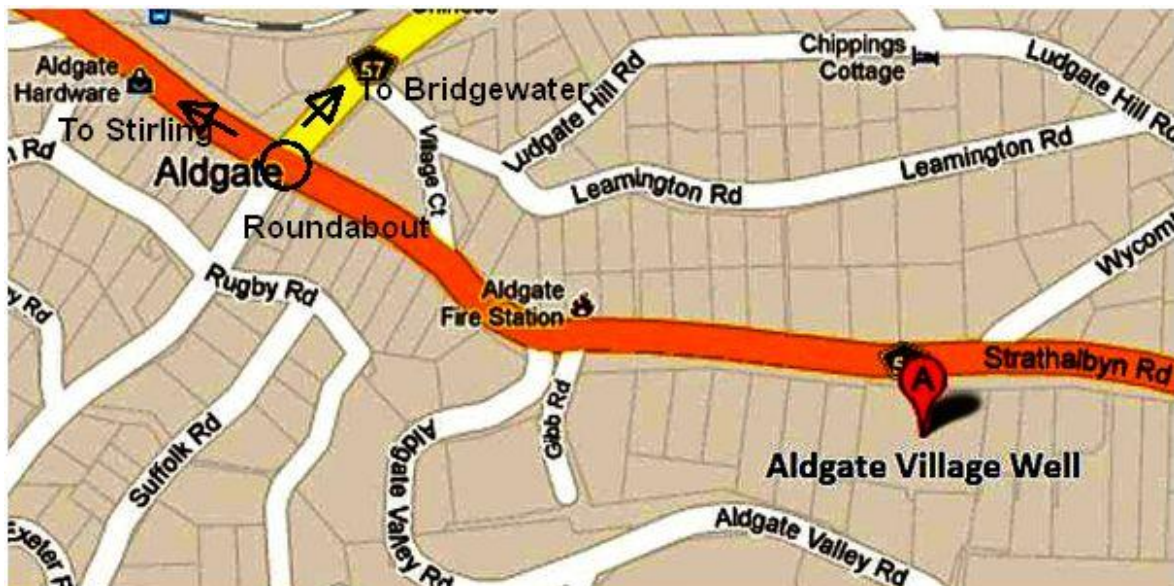

Venue: Aldgate Village Well

Address: 54 Strathalbyn Road, Aldgate

From City Take the Stirling freeway exit and continue through Stirling to Aldgate. Go straight through the roundabout, past the CFS Station on the left and The Village Well is on the right as you go up the hill. (Approx. 0.5km from roundabout.) Travel time from Glen Osmond approx. 15 minutes.

From the South Take Bridgewater freeway exit and drive to Aldgate. Turn left at the roundabout and follow directions from roundabout below.

For Jolly Phonic Workshops please bring lunch when attending sessions 1 & 2 on the same day.