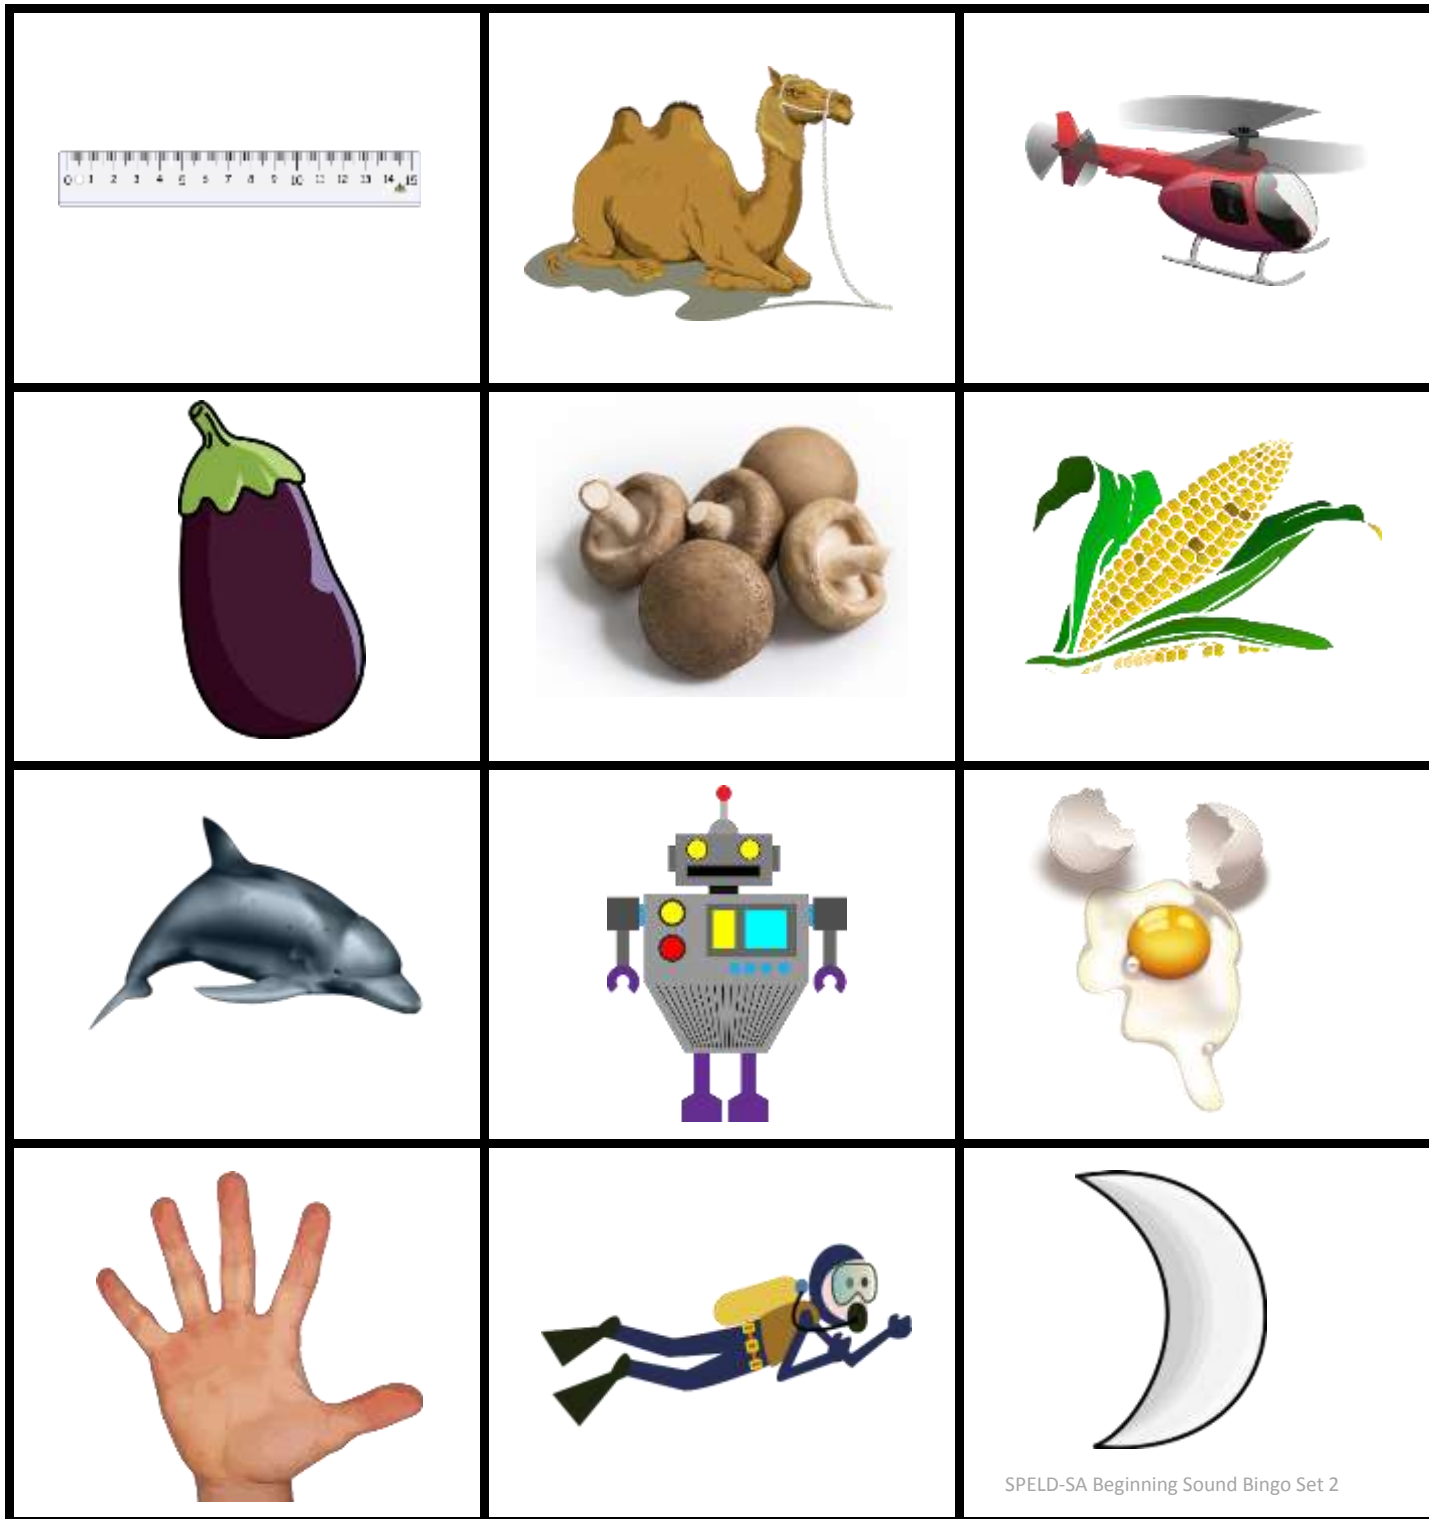

# Beginning Sound Bingo Set 2: Card 1

(c k, e, h, r, m, d)

Picture Key: dog, kite, hat, rabbit, dice, egg, elephant, meerkat, hippopotamus, road, kangaroo, muffin.

# Beginning Sound Bingo Set 2: Card 2

(c k, e, h, r, m, d)

Picture Key: rhinoceros, exit, duck, king, horse, mountain, egg, koala, donut, monkey, rose, house.

# Beginning Sound Bingo Set 2: Card 3

(c k, e, h, r, m, d)

Picture Key: hamburger, elephant, dinosaur, kitten, heart, map, exit, mouse, rainbow, cauliflower, ring, door.

# Beginning Sound Bingo Set 2: Card 4

(c k, e, h, r, m, d)

Picture Key: ruler, camel, helicopter, eggplant, mushroom, corn, dolphin, robot, egg, hand, diver, moon.