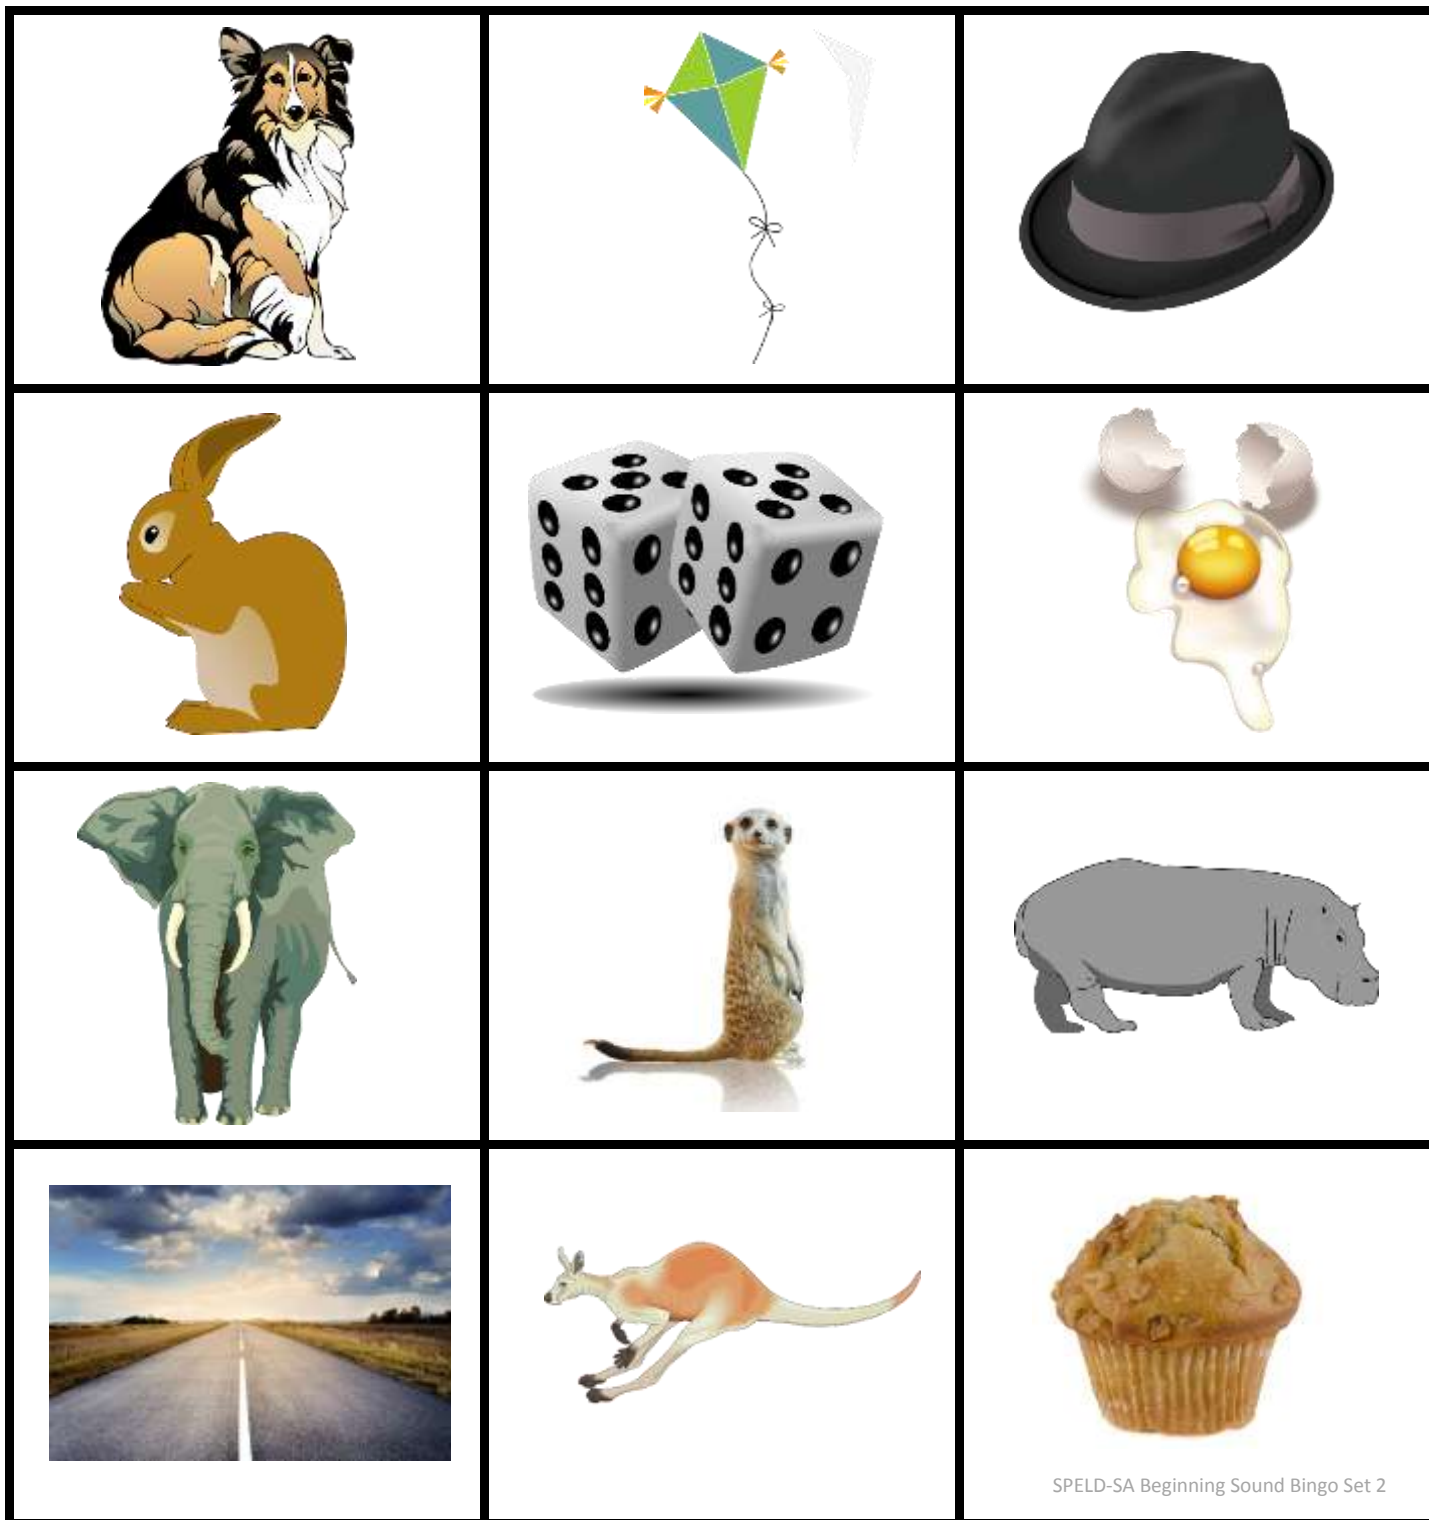

# Beginning Sound Bingo Set 2: Card 1

(c k, e, h, r, m, d)

Picture Key: dog, kite, hat, rabbit, dice, egg, elephant, meerkat, hippopotamus, road, kangaroo, muffin.

# Beginning Sound Bingo Set 2: Card 2

(c k, e, h, r, m, d)

Picture Key: rhinoceros, exit, duck, king, horse, mountain, egg, koala, donut, monkey, rose, house.

# Beginning Sound Bingo Set 2: Card 3

(c k, e, h, r, m, d)

Picture Key: hamburger, elephant, dinosaur, kitten, heart, map, exit, mouse, rainbow, cauliflower, ring, door.

# Beginning Sound Bingo Set 2: Card 4

(c k, e, h, r, m, d)

Picture Key: ruler, camel, helicopter, eggplant, mushroom, corn, dolphin, robot, egg, hand, diver, moon.