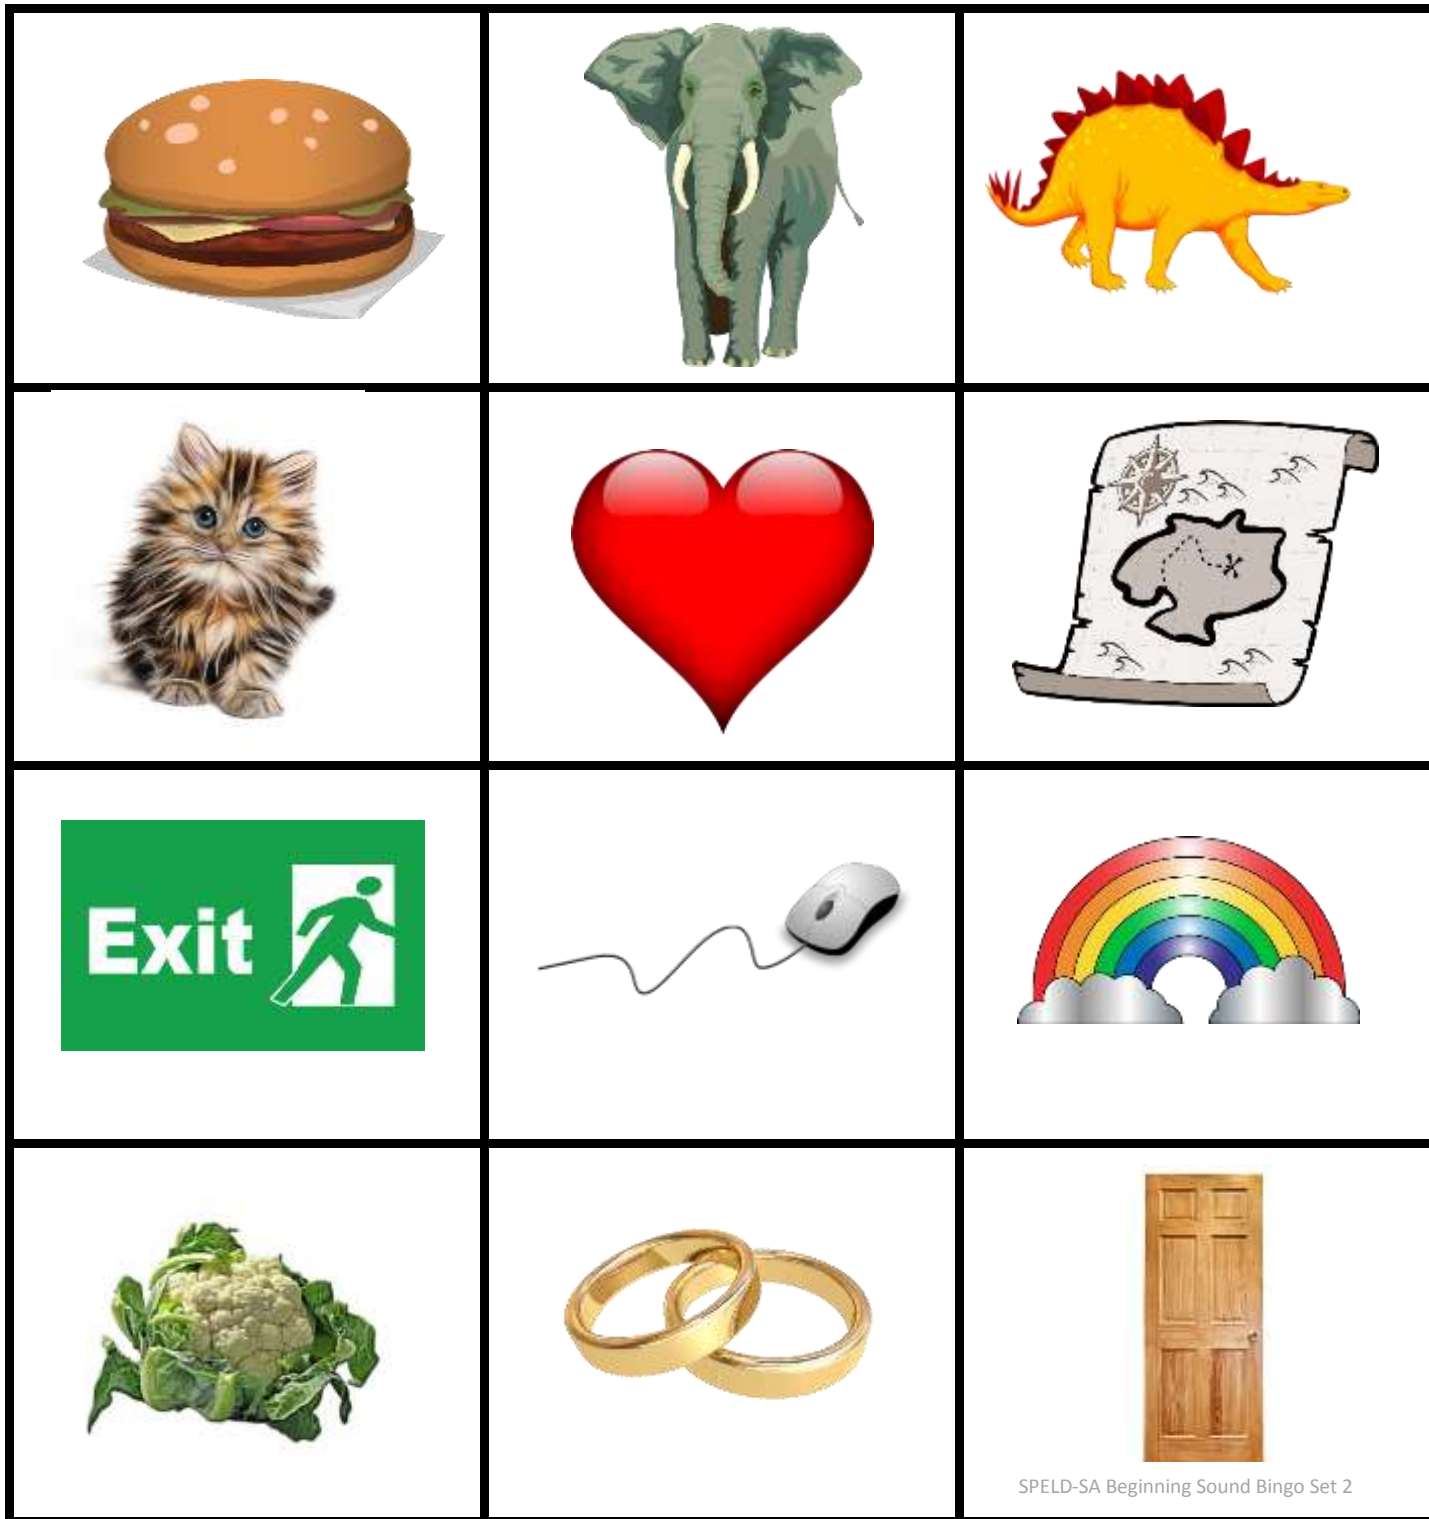

# Beginning Sound Bingo Set 2: Card 1

(c k, e, h, r, m, d)

Picture Key: dog, kite, hat, rabbit, dice, egg, elephant, meerkat, hippopotamus, road, kangaroo, muffin.

# Beginning Sound Bingo Set 2: Card 2

(c k, e, h, r, m, d)

Picture Key: rhinoceros, exit, duck, king, horse, mountain, egg, koala, donut, monkey, rose, house.

# Beginning Sound Bingo Set 2: Card 3

(c k, e, h, r, m, d)

Picture Key: hamburger, elephant, dinosaur, kitten, heart, map, exit, mouse, rainbow, cauliflower, ring, door.

# Beginning Sound Bingo Set 2: Card 4

(c k, e, h, r, m, d)

Picture Key: ruler, camel, helicopter, eggplant, mushroom, corn, dolphin, robot, egg, hand, diver, moon.