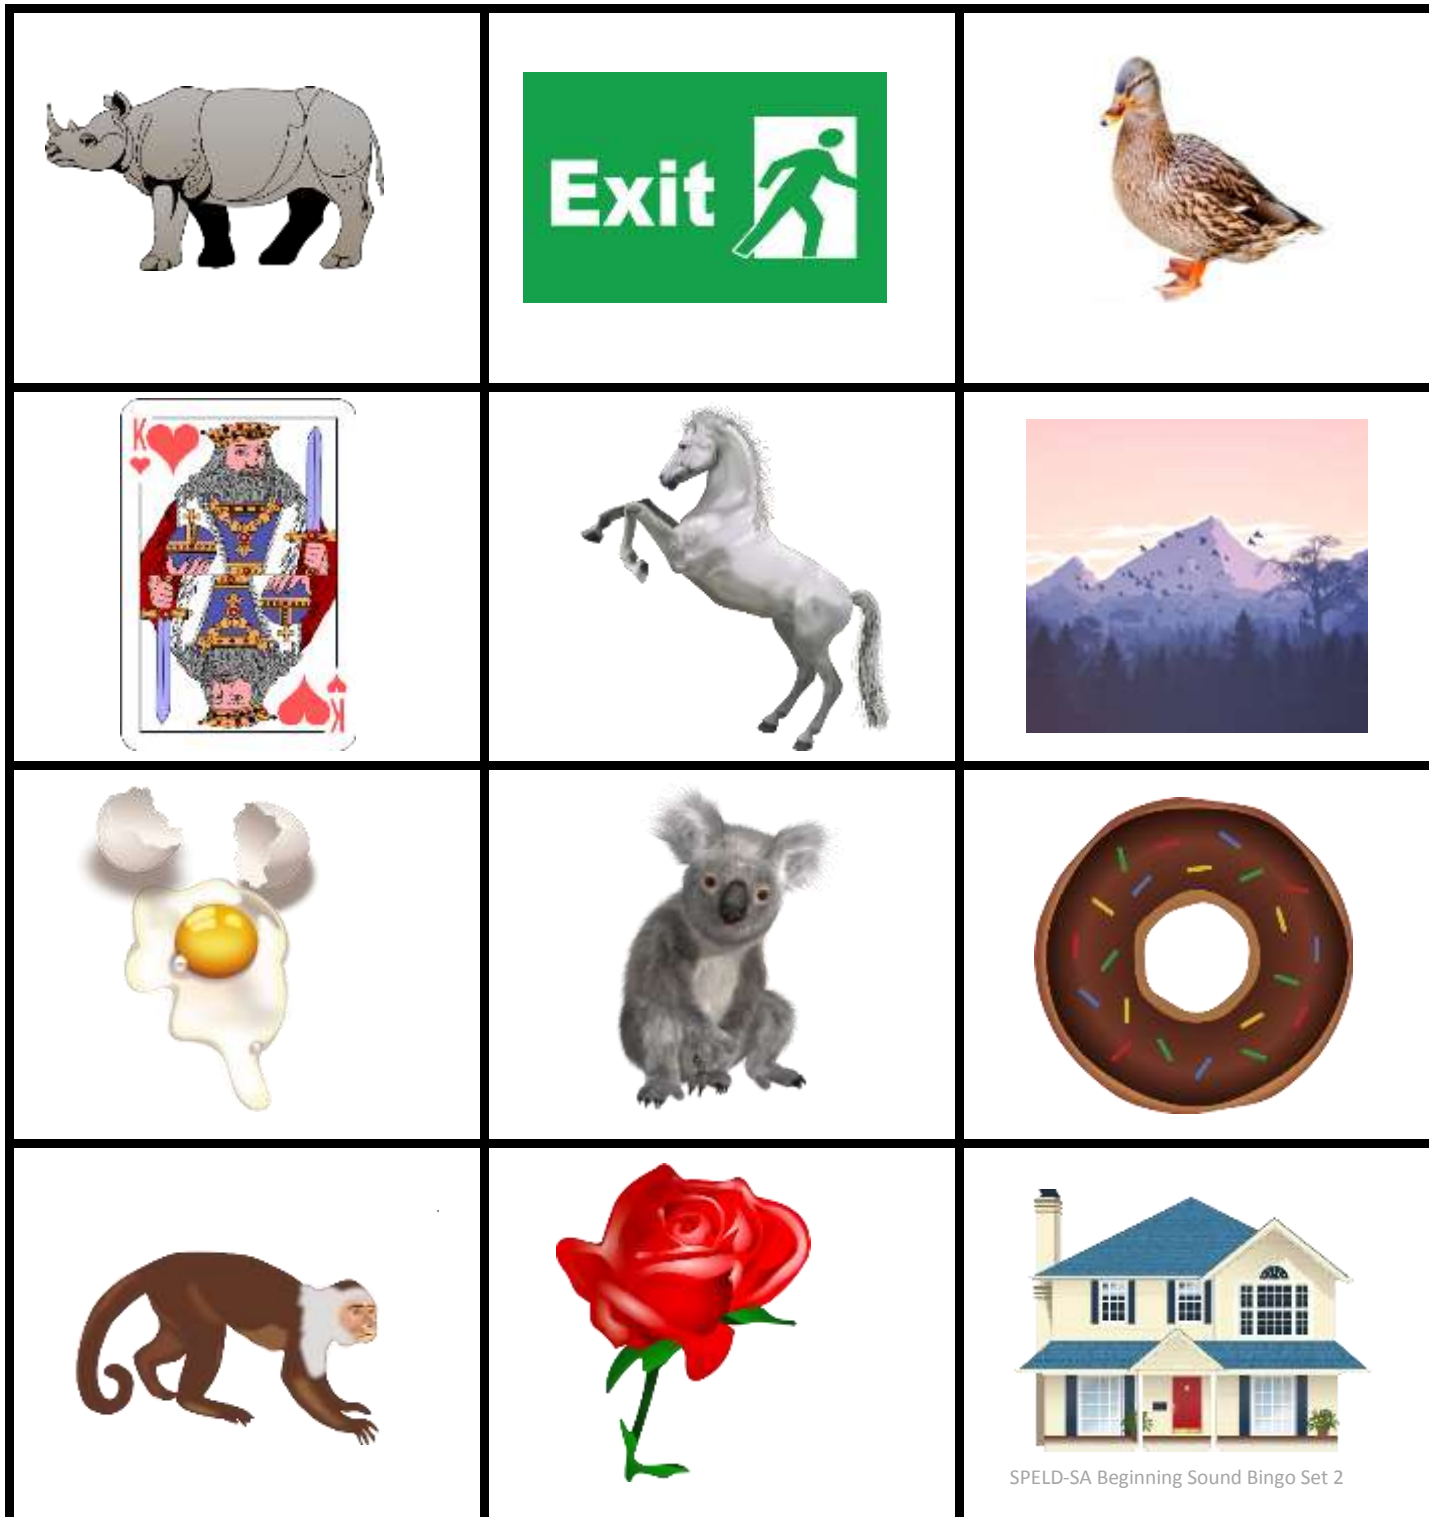

# Beginning Sound Bingo Set 2: Card 1

(c k, e, h, r, m, d)

Picture Key: dog, kite, hat, rabbit, dice, egg, elephant, meerkat, hippopotamus, road, kangaroo, muffin.

# Beginning Sound Bingo Set 2: Card 2

(c k, e, h, r, m, d)

Picture Key: rhinoceros, exit, duck, king, horse, mountain, egg, koala, donut, monkey, rose, house.

# Beginning Sound Bingo Set 2: Card 3

(c k, e, h, r, m, d)

Picture Key: hamburger, elephant, dinosaur, kitten, heart, map, exit, mouse, rainbow, cauliflower, ring, door.

# Beginning Sound Bingo Set 2: Card 4

(c k, e, h, r, m, d)

Picture Key: ruler, camel, helicopter, eggplant, mushroom, corn, dolphin, robot, egg, hand, diver, moon.