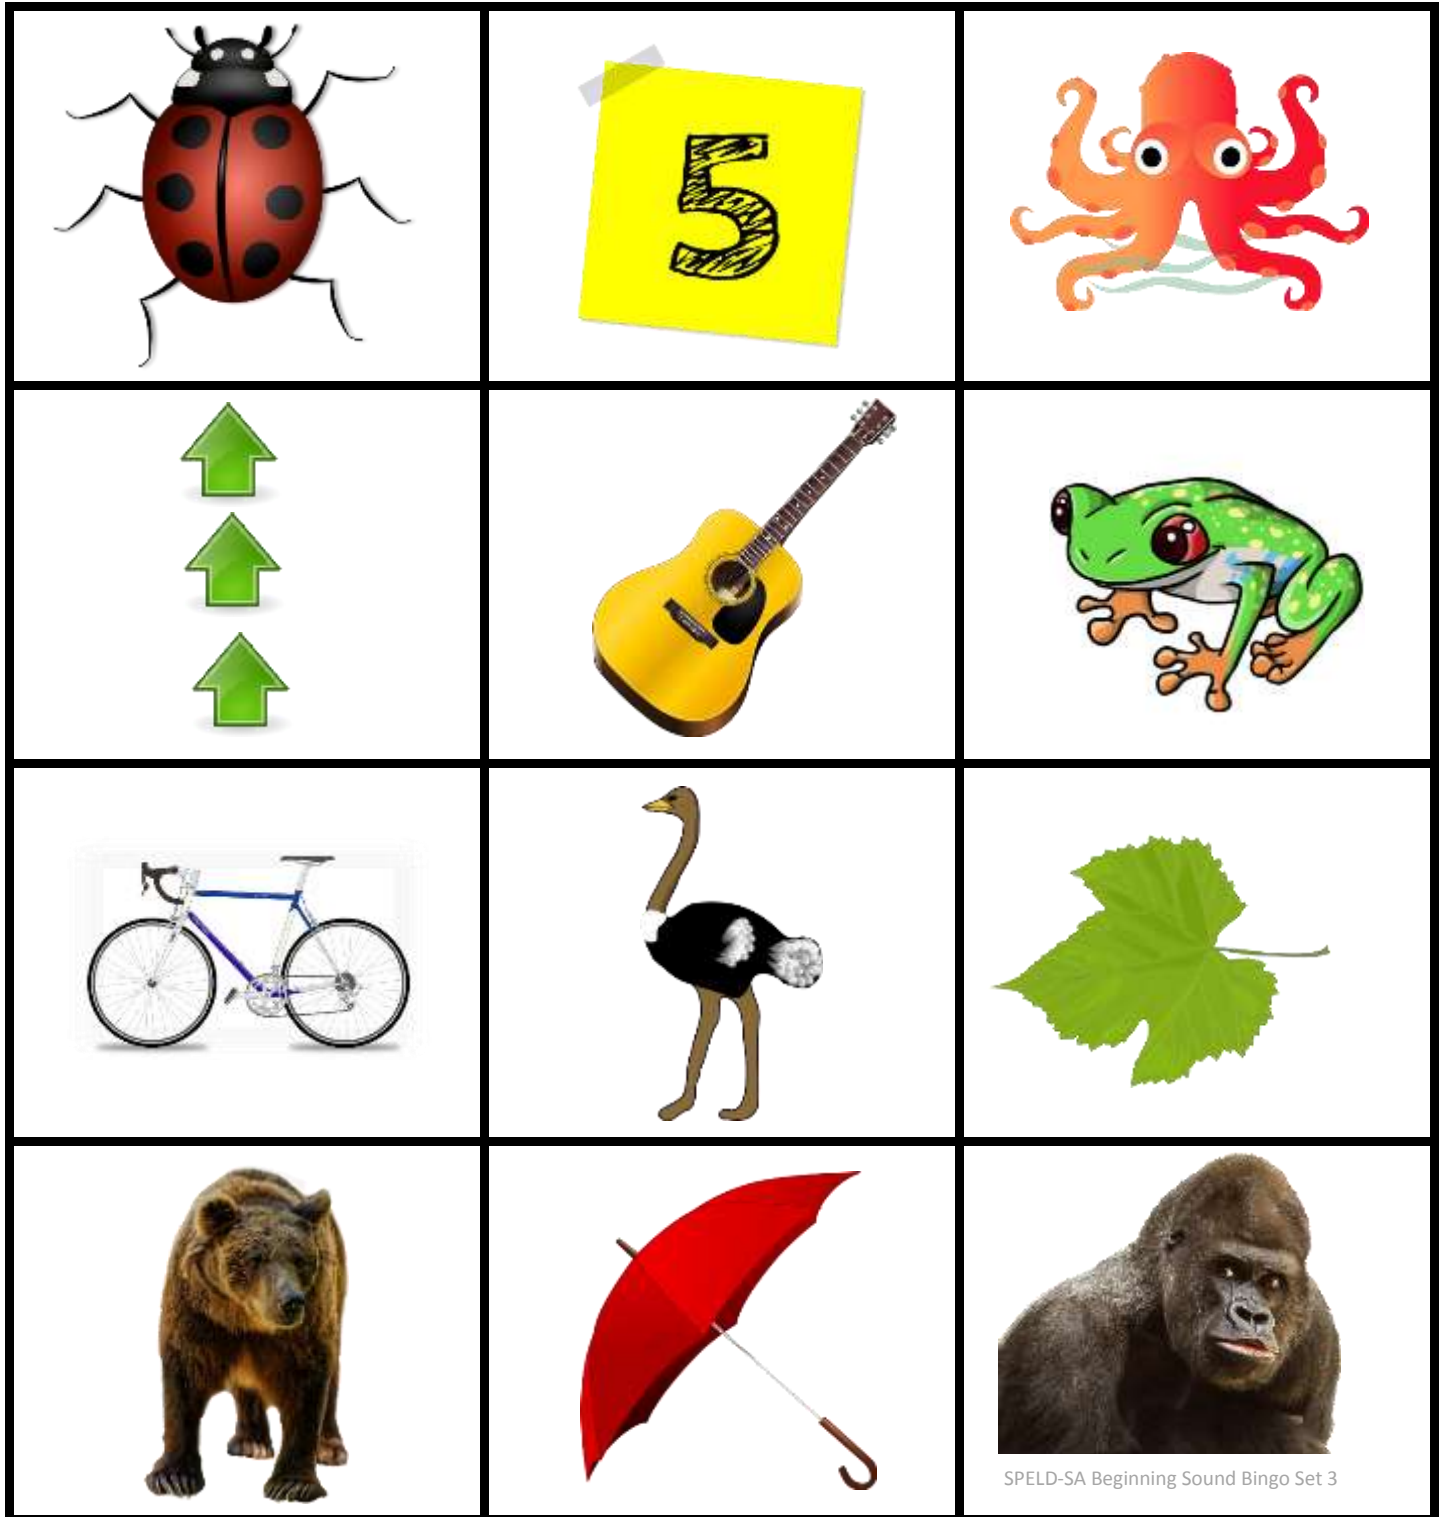

Beginning Sound Bingo Set 3: Card 1

(g, o, u, l, f, b)

Picture Key: ghost, Olympics, umbrella, fan, lemon, banana, olives, goat, fire, lollipop, basketball, up.

Beginning Sound Bingo Set 3: Card 2

(g, o, u, l, f, b)

Picture Key: ladybug, five, octopus, up, guitar, frog, bike, ostrich, leaf, bear, umbrella, gorilla.

Beginning Sound Bingo Set 3: Card 3

(g, o, u, l, f, b)

Picture Key: umbrella, lion, goldfish, fork, octopus, bat, up, four, otter, guinea pig, leopard, box.

Beginning Sound Bingo Set 3: Card 4

(g, o, u, l, f, b)

		
		
		
		 <small>SPELD-SA Beginning Sound Bingo Set 3</small>

Picture Key: green, umbrella, logs, ostrich, bed, up, lips, Olympics, bell, fly, flag, gate.